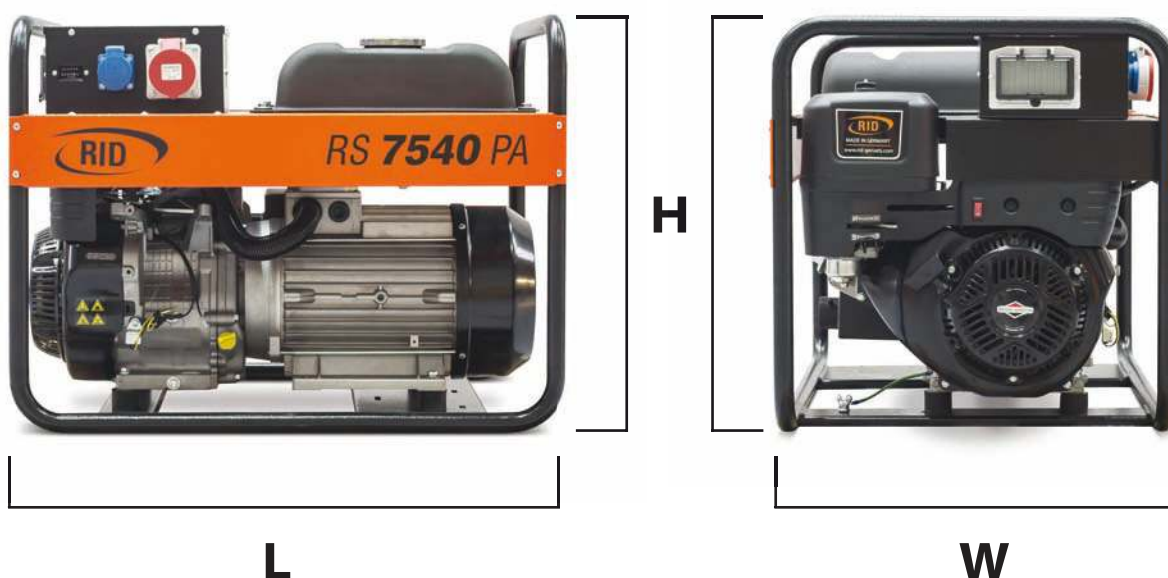

RS 7540 PA / RS 7540 PAE

PORTABLE GENERATING SET 7,5 kVA

DIMENSIONS

MODEL		RS 7540 PA	RS 7540 PAE
Order number Generator		717063	717064
Length (L)	mm	775	
Width (W)	mm	570	
Height (H)	mm	580	
Weight	kg	98	
Tank capacity	l	16